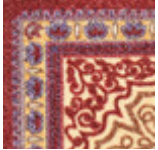

Standard Sizes (Approximate)

Size	Qty. 1	Qty. 2-10	Qty. 11-25	Qty. 26+
3' x 5'	$106.50	$104.99	$98.66	$94.40
4' x 6'	$170.40	$168.44	$165.05	$160.98
5' x 8'	$284.00	$282.40	$278.85	$275.35
4' x 12'	$340.80	$338.44	$335.02	$332.01

Standard Colors

Burgundy